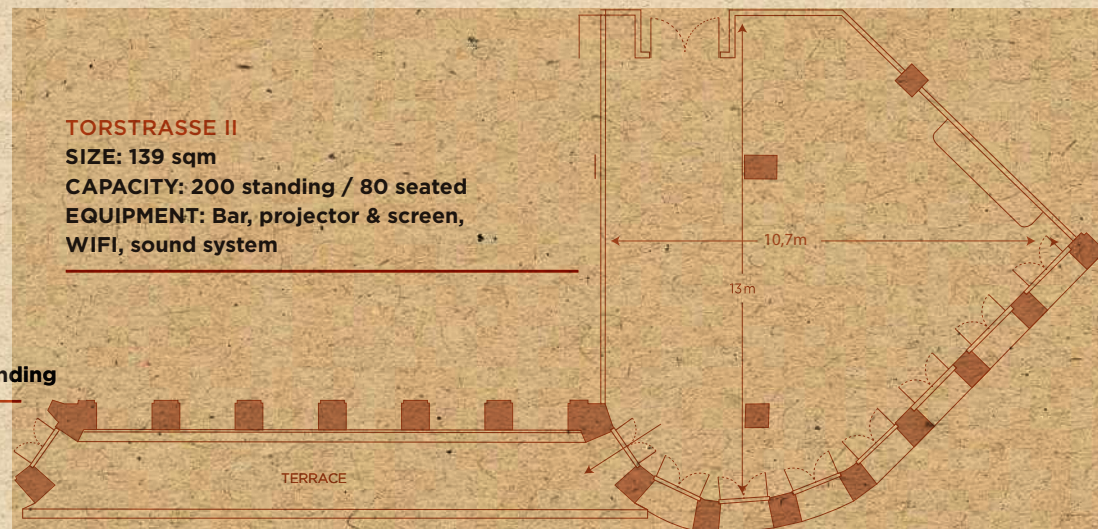

TORSTRASSE I&II

TORSTRASSE I & II

FACTS

The 'Torstrasse I & II' comprises a fully equipped bar, large room and a terrace (38 sqm) overlooking Torstrasse and the Alexanderplatz.

The space accommodates parties of up to 400 standing / 180 seated with versatile dining options and AV equipment available. Torstrasse I & II can be separated into two spaces: Torstrasse I and Torstrasse II.

TORSTRASSE I & II

SIZE: 282 sqm

CAPACITY: 400 standing / 180 seated

EQUIPMENT: Bar, projector & screen, WIFI, sound system

TERRACE

SIZE: 38 sqm

CAPACITY: 60 standing

TORSTRASSE I & II

TORSTRASSE I

SIZE: 143 sqm incl. bar, 100 sqm excl. bar

CAPACITY: 200 standing / 80 seated

EQUIPMENT: Small Bar, projector & screen,
WIFI, sound system

TORSTRASSE II

SIZE: 139 sqm

CAPACITY: 200 standing / 80 seated

EQUIPMENT: Bar, projector & screen,
WIFI, sound system

TERRACE

SIZE: 38 sqm

CAPACITY: 60 standing

POLITBÜRO

POLITBÜRO

FACTS

The aptly named Politbüro occupies the former 'Politisches Büro' and comprises a circular bar, large room and a terrace overlooking Torstrasse. The space accommodates parties of up to 60 seated / 150 standing, with versatile dining options and AV equipment available.