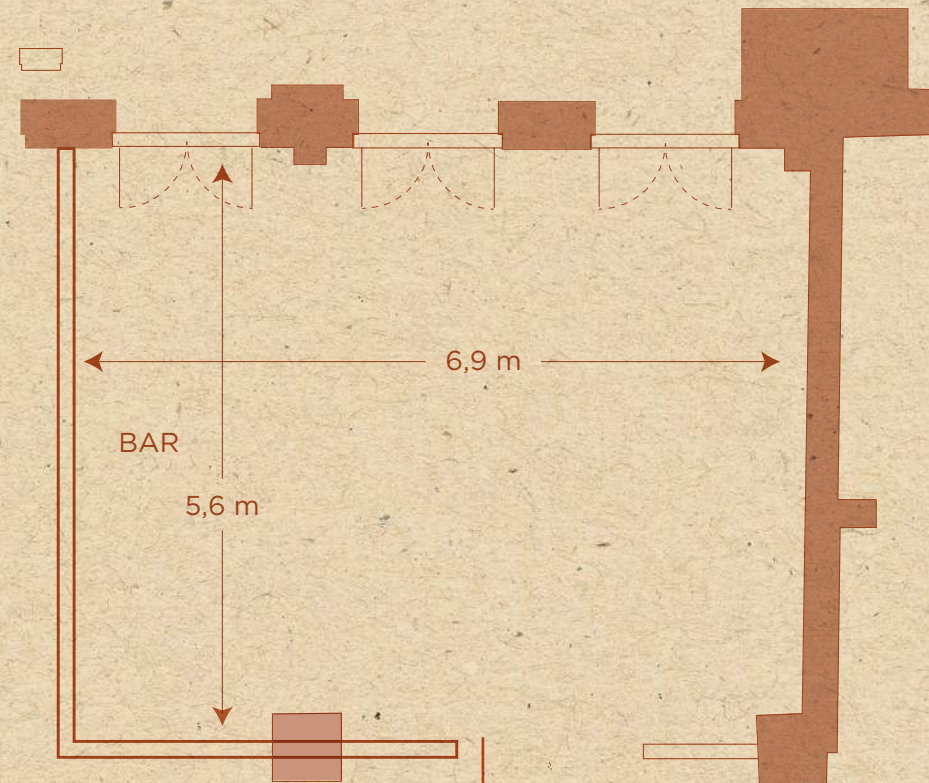

EQUIPMENT: Bar, projector & screen,
WIFI, sound system

TERRACE

SIZE: 38 sqm

CAPACITY: 60 standing

POLITBÜRO

POLITBÜRO

FACTS

The aptly named Politbüro occupies the former 'Politisches Büro' and comprises a circular bar, large room and a terrace overlooking Torstrasse. The space accommodates parties of up to 60 seated / 150 standing, with versatile dining options and AV equipment available.

CLUB ROOM

CLUB ROOM

FACTS

The Club Room, facing the charming court yard, is the ideal space for intimate dinners and small meetings. It has its own bar and can be hired for events of 16 seated.

CLUB ROOM
SIZE: 39 sqm
CAPACITY: 16 seated
EQUIPMENT: Small bar, flat screen TV (60''),
WIFI, sound system

BASEMENT

RED ROOM SCREENING ROOM

FACTS

RED ROOM

Featuring original shelving from London Library, the Red Room is filled with assorted art and design books. The space has its own bar and can be hired for events of 40 seated / 120 standing.