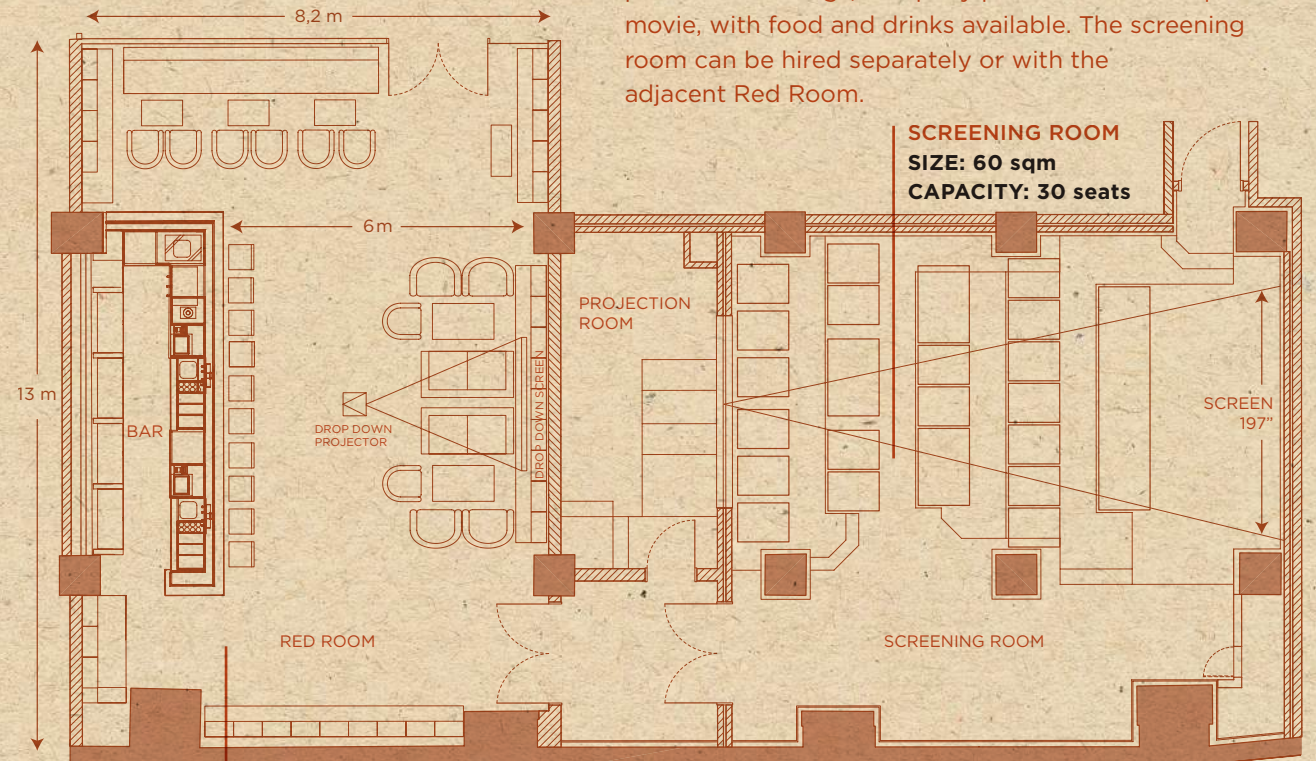

EQUIPMENT: Bar, projector & screen,
WIFI, sound system

TERRACE

SIZE: 38 sqm

CAPACITY: 60 standing

POLITBÜRO

POLITBÜRO

FACTS

The aptly named Politbüro occupies the former 'Politisches Büro' and comprises a circular bar, large room and a terrace overlooking Torstrasse. The space accommodates parties of up to 60 seated / 150 standing, with versatile dining options and AV equipment available.

CLUB ROOM

CLUB ROOM

FACTS

The Club Room, facing the charming court yard, is the ideal space for intimate dinners and small meetings. It has its own bar and can be hired for events of 16 seated.

CLUB ROOM
SIZE: 39 sqm
CAPACITY: 16 seated
EQUIPMENT: Small bar, flat screen TV (60''),
WIFI, sound system

BASEMENT

RED ROOM SCREENING ROOM

FACTS

RED ROOM

Featuring original shelving from London Library, the Red Room is filled with assorted art and design books. The space has its own bar and can be hired for events of 40 seated / 120 standing.

SCREENING ROOM
SIZE: 60 sqm
CAPACITY: 30 seats

RED ROOM
SIZE: 100 sqm
CAPACITY: 40 seated / 120 standing
EQUIPMENT: DJ booth, bar, projector & screen, sound system and WiFi

COWSHED

COWSHED

Pretty Parties /
Manicures /
Pedicures /
Facial /
Massage