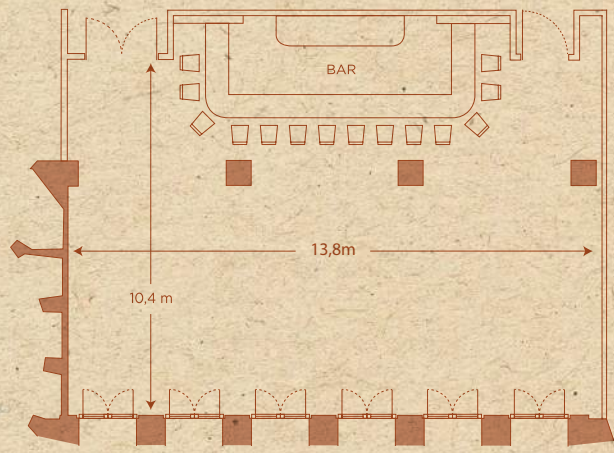

TORSTRASSE I&II

TORSTRASSE I & II

FACTS

The 'Torstrasse I & II' comprises a fully equipped bar, large room and a terrace (38 sqm) overlooking Torstrasse and the Alexanderplatz.

The space accommodates parties of up to 400 standing / 180 seated with versatile dining options and AV equipment available. Torstrasse I & II can be separated into two spaces: Torstrasse I and Torstrasse II.

TORSTRASSE I & II

SIZE: 282 sqm

CAPACITY: 400 standing / 180 seated

EQUIPMENT: Bar, projector & screen, WIFI, sound system

TERRACE

SIZE: 38 sqm

CAPACITY: 60 standing

TORSTRASSE I & II

TORSTRASSE I

SIZE: 143 sqm incl. bar, 100 sqm excl. bar

CAPACITY: 200 standing / 80 seated

EQUIPMENT: Small Bar, projector & screen,
WIFI, sound system

TORSTRASSE II

SIZE: 139 sqm

CAPACITY: 200 standing / 80 seated

EQUIPMENT: Bar, projector & screen,
WIFI, sound system

TERRACE

SIZE: 38 sqm

CAPACITY: 60 standing

POLITBÜRO

POLITBÜRO

FACTS

The aptly named Politbüro occupies the former 'Politisches Büro' and comprises a circular bar, large room and a terrace overlooking Torstrasse. The space accommodates parties of up to 60 seated / 150 standing, with versatile dining options and AV equipment available.