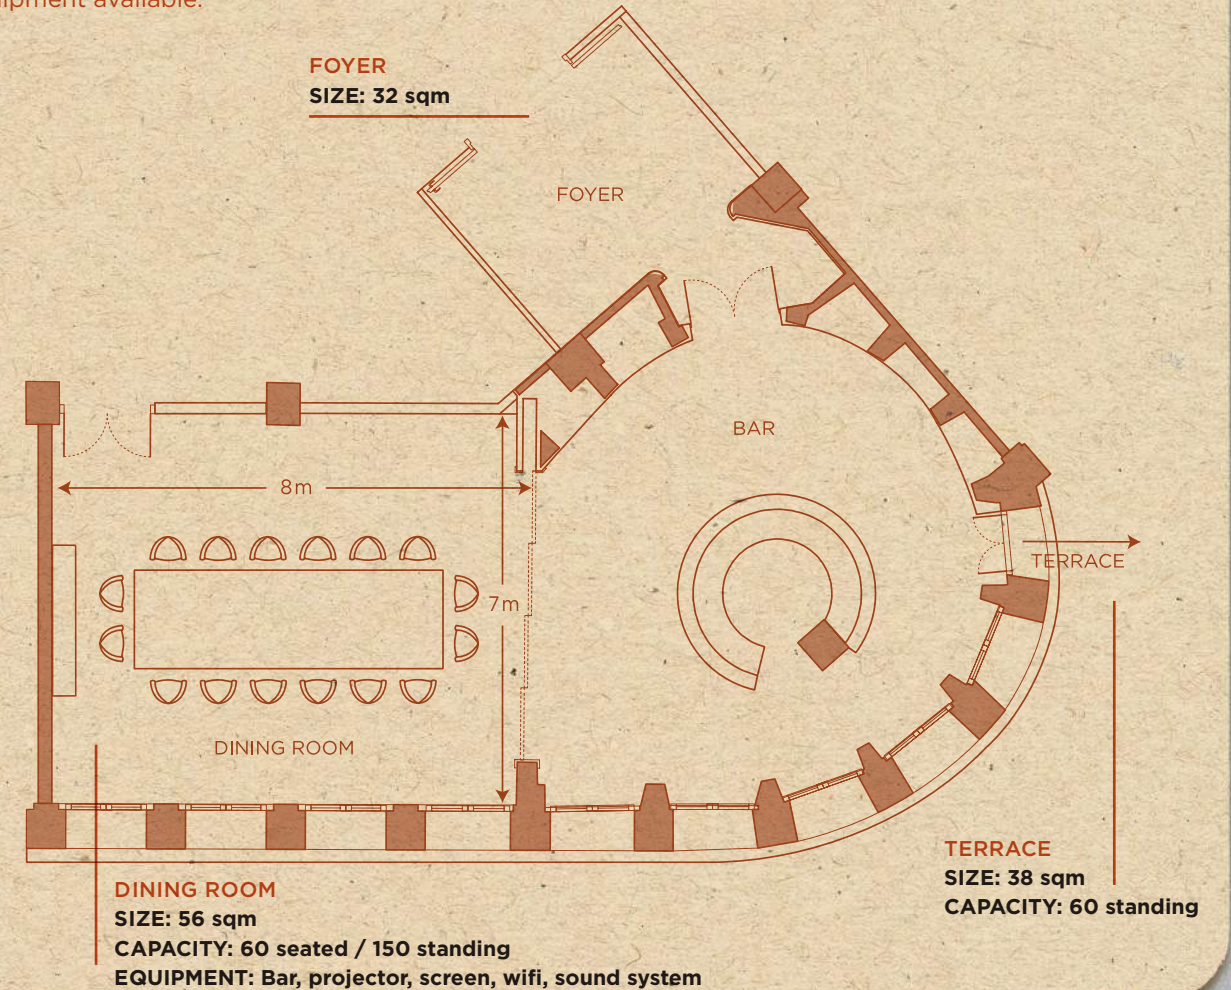

TORSTRASSE I&II

TORSTRASSE I & II

FACTS

The 'Torstrasse I & II' comprises a fully equipped bar, large room and a terrace (38 sqm) overlooking Torstrasse and the Alexanderplatz.

The space accommodates parties of up to 400 standing / 180 seated with versatile dining options and AV equipment available. Torstrasse I & II can be separated into two spaces: Torstrasse I and Torstrasse II.

TORSTRASSE I

SIZE: 143 sqm incl. bar, 100 sqm excl. bar

CAPACITY: 200 standing / 80 seated

EQUIPMENT: Small Bar, projector & screen,
WIFI, sound system

TORSTRASSE II

SIZE: 139 sqm

CAPACITY: 200 standing / 80 seated

EQUIPMENT: Bar, projector & screen,
WIFI, sound system

TERRACE

SIZE: 38 sqm

CAPACITY: 60 standing

POLITBÜRO

POLITBÜRO

FACTS

The aptly named Politbüro occupies the former 'Politisches Büro' and comprises a circular bar, large room and a terrace overlooking Torstrasse. The space accommodates parties of up to 60 seated / 150 standing, with versatile dining options and AV equipment available.

CLUB ROOM

CLUB ROOM

FACTS

The Club Room, facing the charming court yard, is the ideal space for intimate dinners and small meetings. It has its own bar and can be hired for events of 16 seated.

CLUB ROOM
SIZE: 39 sqm
CAPACITY: 16 seated
EQUIPMENT: Small bar, flat screen TV (60''),
WIFI, sound system