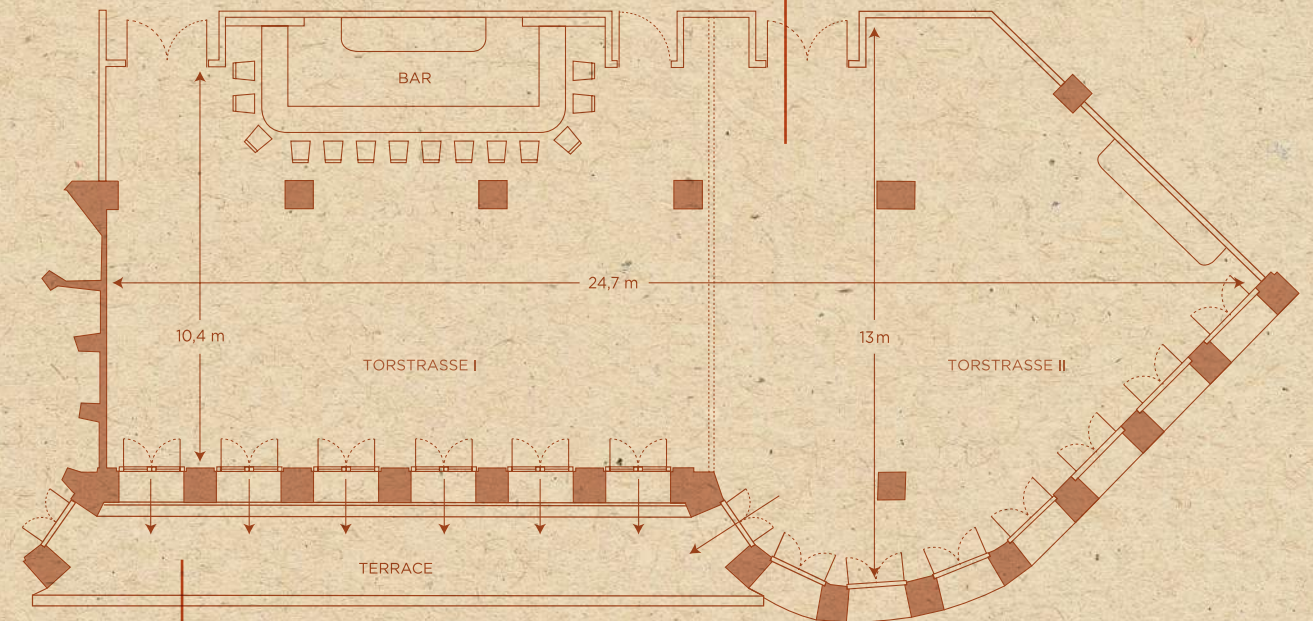

TORSTRASSE I&II

TORSTRASSE I & II

FACTS

The 'Torstrasse I & II' comprises a fully equipped bar, large room and a terrace (38 sqm) overlooking Torstrasse and the Alexanderplatz.

The space accommodates parties of up to 400 standing / 180 seated with versatile dining options and AV equipment available. Torstrasse I & II can be separated into two spaces: Torstrasse I and Torstrasse II.

TORSTRASSE I & II

SIZE: 282 sqm

CAPACITY: 400 standing / 180 seated

EQUIPMENT: Bar, projector & screen, WIFI, sound system

TERRACE

SIZE: 38 sqm

CAPACITY: 60 standing

TORSTRASSE I & II

TORSTRASSE I

SIZE: 143 sqm incl. bar, 100 sqm excl. bar

CAPACITY: 200 standing / 80 seated

EQUIPMENT: Small Bar, projector & screen,
WIFI, sound system

TORSTRASSE II

SIZE: 139 sqm

CAPACITY: 200 standing / 80 seated

EQUIPMENT: Bar, projector & screen,
WIFI, sound system

TERRACE

SIZE: 38 sqm

CAPACITY: 60 standing

POLITBÜRO

POLITBÜRO

FACTS

The aptly named Politbüro occupies the former 'Politisches Büro' and comprises a circular bar, large room and a terrace overlooking Torstrasse. The space accommodates parties of up to 60 seated / 150 standing, with versatile dining options and AV equipment available.